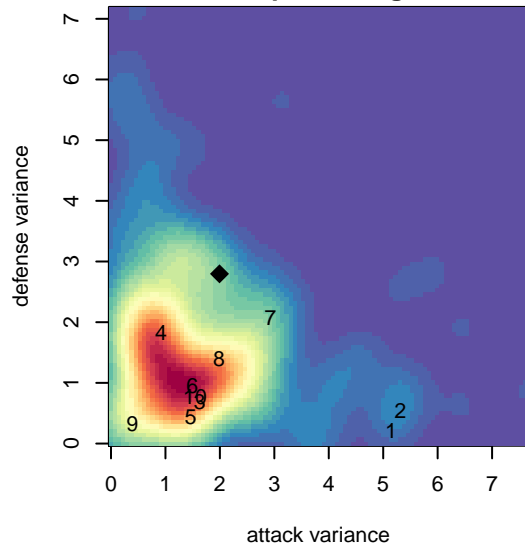

# FC Salmon Creek Nemesis White G05

FC Salmon Creek  
 Salmon Creek, WA  
 G05 total strength=744  
 attack=1.19 defense=0.57  
 fall league = PTT G05 Div 1 Red SE

alt names used:  
 FCSC 05G White  
 FCSC 05G White  
 FCSC SALMON CREEK FCSC NEMESIS G05

Venues played:  
 2017 Oswego Nike Cup Silver White U13  
 2017 PTT G05 Division 1 Red SE  
 2017 OYS PTT Presidents Cup G05

**FC Salmon Creek Nemesis White G05**  
 Dots are actual minus expected GF (blue circles) and GA (red triangles).  
 Blue line is smoothed change in attack strength. Red is smoothed change in defense strength.

**attack and defense variance (black dot)  
relative to other teams  
and top 10 in region**

**attack and defense rating  
relative to others at age  
and all opponents in last 13 months**

**Performance relative to 13 month average**