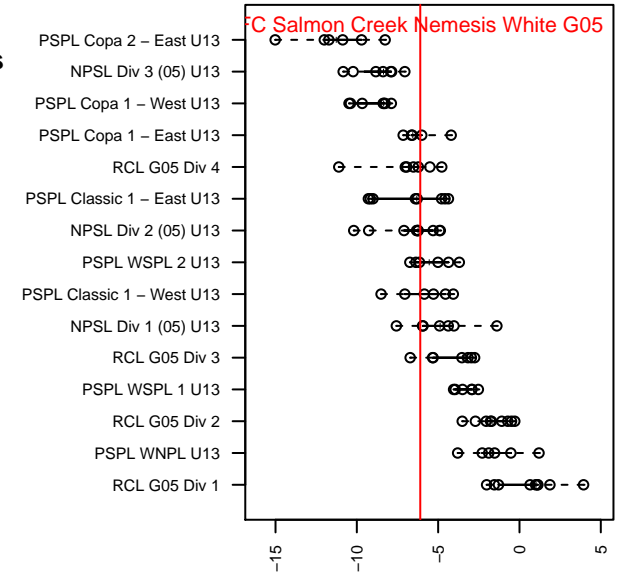

# FC Salmon Creek Nemesis White G05

FC Salmon Creek  
 Salmon Creek, WA  
 G05 total strength=744  
 attack=1.19 defense=0.57  
 fall league = PTT G05 Div 1 Red SE

alt names used:  
 FCSC 05G White  
 FCSC 05G White  
 FCSC SALMON CREEK FCSC NEMESIS G05

Venues played:  
 2017 Oswego Nike Cup Silver White U13  
 2017 PTT G05 Division 1 Red SE  
 2017 OYS PTT Presidents Cup G05

**FC Salmon Creek Nemesis White G05**  
 Dots are actual minus expected GF (blue circles) and GA (red triangles).  
 Blue line is smoothed change in attack strength. Red is smoothed change in defense strength.

**attack and defense variance (black dot)  
relative to other teams  
and top 10 in region**

**attack and defense rating  
relative to others at age  
and all opponents in last 13 months**

**Performance relative to 13 month average**